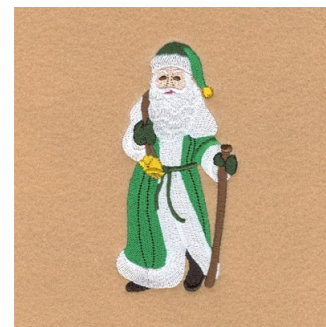

**Name:** Irish Santa Machine Embroidery Design

**SKU:** SB01-CD110910TG

**Brand:** Starbird Inc

**Unique Colors:** 13 (28 color Stops)

## Unique Colors

	<b>Color Name (Color Code)</b>	<b>Manufacturer - Type</b>
	Super White (1001) [No Color Selected]	madeira - rayon
	Dusty Lilac (1263) [No Color Selected]	madeira - rayon
	Crocus (286)	Exquisite - Polyester 1000m