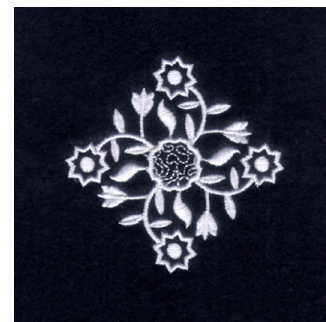

Name: Heirloom Floral #11 Machine Embroidery Design

SKU: SB01-CD110907FK

Brand: Starbird Inc

Unique Colors: 13 (1 color Stops)

Unique Colors

	Color Name (Color Code)	Manufacturer - Type
	Super White (1001) [No Color Selected]	madeira - rayon
	Dusty Lilac (1263) [No Color Selected]	madeira - rayon
	Crocus (286)	Exquisite - Polyester 1000m

Complete Color Sequence

#		Color Name (Color Code)	Manufacturer - Type
1		Super White (1001) [No Color Selected]	madeira - rayon
2		Super White (1001) [No Color Selected]	madeira - rayon
3		Crocus (286)	Exquisite - Polyester 1000m