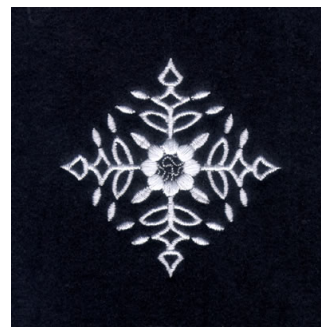

**Name:** Heirloom Floral #8 Machine Embroidery Design

**SKU:** SB01-CD110907FH

**Brand:** Starbird Inc

**Unique Colors:** 13 (1 color Stops)

## Unique Colors

	<b>Color Name (Color Code)</b>	<b>Manufacturer - Type</b>
	Super White (1001) [No Color Selected]	madeira - rayon
	Dusty Lilac (1263) [No Color Selected]	madeira - rayon
	Crocus (286)	Exquisite - Polyester 1000m

# Complete Color Sequence

#		Color Name (Color Code)	Manufacturer - Type
1		Super White (1001) [No Color Selected]	madeira - rayon
2		Super White (1001) [No Color Selected]	madeira - rayon
3		Crocus (286)	Exquisite - Polyester 1000m