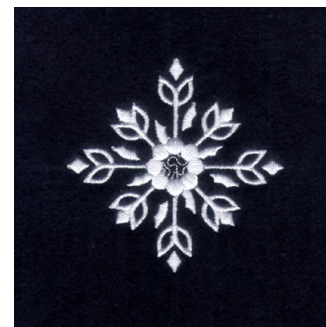

Name: Heirloom Floral #5 Machine Embroidery Design

SKU: SB01-CD110907FE

Brand: Starbird Inc

Unique Colors: 13 (1 color Stops)

Unique Colors

	Color Name (Color Code)	Manufacturer - Type
	Super White (1001) [No Color Selected]	madeira - rayon
	Dusty Lilac (1263) [No Color Selected]	madeira - rayon
	Crocus (286)	Exquisite - Polyester 1000m

Complete Color Sequence

#		Color Name (Color Code)	Manufacturer - Type
1		Super White (1001) [No Color Selected]	madeira - rayon
2		Super White (1001) [No Color Selected]	madeira - rayon
3		Crocus (286)	Exquisite - Polyester 1000m