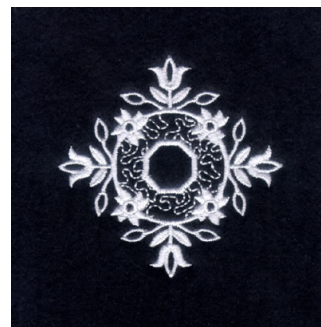

**Name:** Heirloom Floral #1 Machine Embroidery Design

**SKU:** SB01-CD110907FA

**Brand:** Starbird Inc

**Unique Colors:** 13 (1 color Stops)

## Unique Colors

	<b>Color Name (Color Code)</b>	<b>Manufacturer - Type</b>
	Super White (1001) [No Color Selected]	madeira - rayon
	Dusty Lilac (1263) [No Color Selected]	madeira - rayon
	Crocus (286)	Exquisite - Polyester 1000m