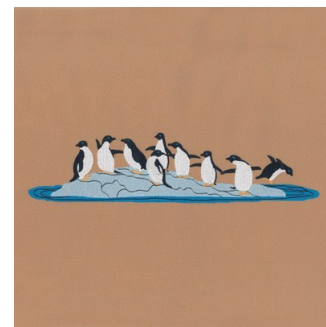

Name: Penguin Colony Machine Embroidery Design

SKU: SB01-CD110712TI

Brand: Starbird Inc

Unique Colors: 13 (10 color Stops)

Unique Colors

	Color Name (Color Code)	Manufacturer - Type
	Super White (1001) [No Color Selected]	madeira - rayon
	Dusty Lilac (1263) [No Color Selected]	madeira - rayon
	Crocus (286)	Exquisite - Polyester 1000m

Complete Color Sequence

#		Color Name (Color Code)	Manufacturer - Type
1		Super White (1001) [No Color Selected]	madeira - rayon
2		Super White (1001) [No Color Selected]	madeira - rayon
3		Crocus (286)	Exquisite - Polyester 1000m