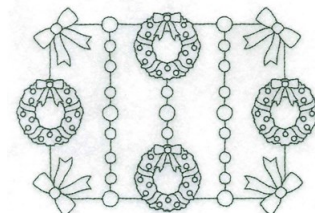

Name: Xmas Wreath Stipple Machine
Embroidery Design

SKU: SB01-CD110314FR

Brand: Starbird Inc

Unique Colors: 13 (1 color Stops)

Unique Colors

	Color Name (Color Code)	Manufacturer - Type
	Super White (1001) [No Color Selected]	madeira - rayon
	Dusty Lilac (1263) [No Color Selected]	madeira - rayon
	Crocus (286)	Exquisite - Polyester 1000m

Complete Color Sequence

#		Color Name (Color Code)	Manufacturer - Type
1		Super White (1001) [No Color Selected]	madeira - rayon
2		Super White (1001) [No Color Selected]	madeira - rayon
3		Crocus (286)	Exquisite - Polyester 1000m