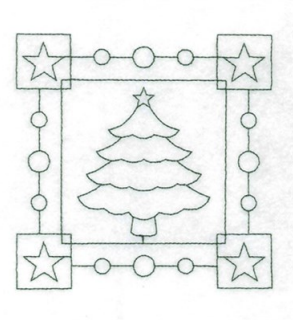

Name: Christmas Tree Stipple Square Machine Embroidery Design

SKU: SB01-CD110314FH

Brand: Starbird Inc

Unique Colors: 13 (1 color Stops)

Unique Colors

	Color Name (Color Code)	Manufacturer - Type
	Super White (1001) [No Color Selected]	madeira - rayon
	Dusty Lilac (1263) [No Color Selected]	madeira - rayon
	Crocus (286)	Exquisite - Polyester 1000m

Complete Color Sequence

#		Color Name (Color Code)	Manufacturer - Type
1		Super White (1001) [No Color Selected]	madeira - rayon
2		Super White (1001) [No Color Selected]	madeira - rayon
3		Crocus (286)	Exquisite - Polyester 1000m