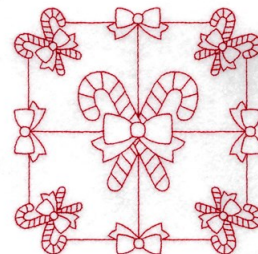

**Name:** Candy Cane Stipple Machine Embroidery Design

**SKU:** SB01-CD110314FF

**Brand:** Starbird Inc

**Unique Colors:** 13 (1 color Stops)

## Unique Colors

	<b>Color Name (Color Code)</b>	<b>Manufacturer - Type</b>
	Super White (1001) [No Color Selected]	madeira - rayon
	Dusty Lilac (1263) [No Color Selected]	madeira - rayon
	Crocus (286)	Exquisite - Polyester 1000m