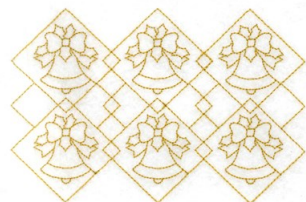

**Name:** Bell Stipple Machine Embroidery Design

**SKU:** SB01-CD110314FC

**Brand:** Starbird Inc

**Unique Colors:** 13 (1 color Stops)

## Unique Colors

	<b>Color Name (Color Code)</b>	<b>Manufacturer - Type</b>
	Super White (1001) [No Color Selected]	madeira - rayon
	Dusty Lilac (1263) [No Color Selected]	madeira - rayon
	Crocus (286)	Exquisite - Polyester 1000m

# Complete Color Sequence

#		Color Name (Color Code)	Manufacturer - Type
1		Super White (1001) [No Color Selected]	madeira - rayon
2		Super White (1001) [No Color Selected]	madeira - rayon
3		Crocus (286)	Exquisite - Polyester 1000m