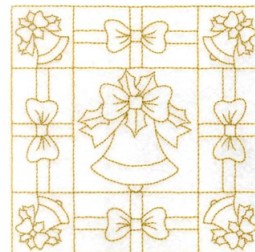

Name: Bell Stipple Square

SKU: SB01-CD110314FB

Brand: Starbird Inc

Unique Colors: 13 (1 color Stops)

Unique Colors

	Color Name (Color Code)	Manufacturer - Type
	Super White (1001) [No Color Selected]	madeira - rayon
	Dusty Lilac (1263) [No Color Selected]	madeira - rayon
	Crocus (286)	Exquisite - Polyester 1000m

Complete Color Sequence

#		Color Name (Color Code)	Manufacturer - Type
1		Super White (1001) [No Color Selected]	madeira - rayon
2		Super White (1001) [No Color Selected]	madeira - rayon
3		Crocus (286)	Exquisite - Polyester 1000m