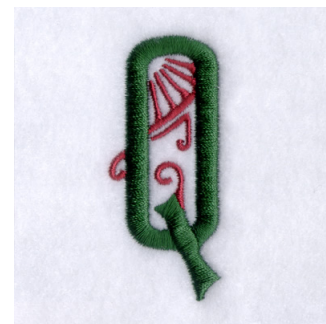

Name: Art Deco "Q" Machine Embroidery Design

SKU: SB01-CD110306FQ

Brand: Starbird Inc

Unique Colors: 13 (2 color Stops)

Unique Colors

	Color Name (Color Code)	Manufacturer - Type
	Super White (1001) [No Color Selected]	madeira - rayon
	Dusty Lilac (1263) [No Color Selected]	madeira - rayon
	Crocus (286)	Exquisite - Polyester 1000m

Complete Color Sequence

#		Color Name (Color Code)	Manufacturer - Type
1		Super White (1001) [No Color Selected]	madeira - rayon
2		Super White (1001) [No Color Selected]	madeira - rayon
3		Crocus (286)	Exquisite - Polyester 1000m