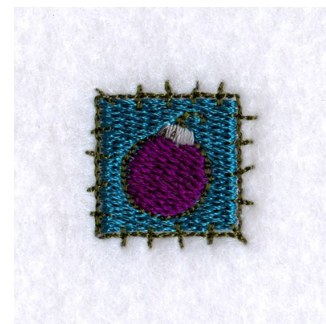

**Name:** Ornament Patch Machine Embroidery Design

**SKU:** SB01-CD110209TN

**Brand:** Starbird Inc

**Unique Colors:** 13 (4 color Stops)

## Unique Colors

	<b>Color Name (Color Code)</b>	<b>Manufacturer - Type</b>
	Super White (1001) [No Color Selected]	madeira - rayon
	Dusty Lilac (1263) [No Color Selected]	madeira - rayon
	Crocus (286)	Exquisite - Polyester 1000m

# Complete Color Sequence

#		Color Name (Color Code)	Manufacturer - Type
1		Super White (1001) [No Color Selected]	madeira - rayon
2		Super White (1001) [No Color Selected]	madeira - rayon
3		Crocus (286)	Exquisite - Polyester 1000m