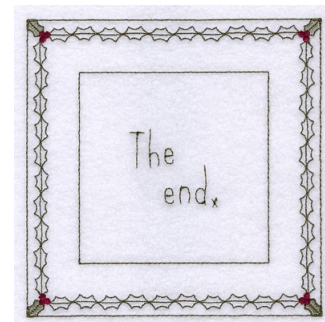

Name: Housetop Square #6 Machine Embroidery Design

SKU: SB01-CD110209TM

Brand: Starbird Inc

Unique Colors: 13 (5 color Stops)

Unique Colors

	Color Name (Color Code)	Manufacturer - Type
	Super White (1001) [No Color Selected]	madeira - rayon
	Dusty Lilac (1263) [No Color Selected]	madeira - rayon
	Crocus (286)	Exquisite - Polyester 1000m

Complete Color Sequence

#		Color Name (Color Code)	Manufacturer - Type
1		Super White (1001) [No Color Selected]	madeira - rayon
2		Super White (1001) [No Color Selected]	madeira - rayon
3		Crocus (286)	Exquisite - Polyester 1000m