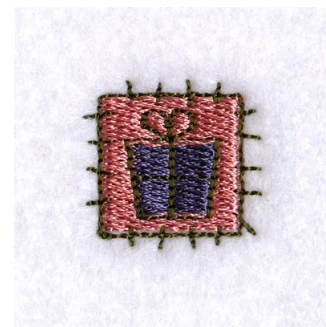

**Name:** Gift Patch Machine Embroidery Design

**SKU:** SB01-CD110209TF

**Brand:** Starbird Inc

**Unique Colors:** 13 (3 color Stops)

## Unique Colors

	<b>Color Name (Color Code)</b>	<b>Manufacturer - Type</b>
	Super White (1001) [No Color Selected]	madeira - rayon
	Dusty Lilac (1263) [No Color Selected]	madeira - rayon
	Crocus (286)	Exquisite - Polyester 1000m

# Complete Color Sequence

#		Color Name (Color Code)	Manufacturer - Type
1		Super White (1001) [No Color Selected]	madeira - rayon
2		Super White (1001) [No Color Selected]	madeira - rayon
3		Crocus (286)	Exquisite - Polyester 1000m