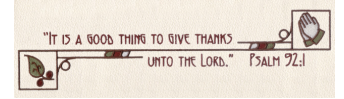

Name: Give Thanks Machine Embroidery Design

SKU: SB01-CD110107FD

Brand: Starbird Inc

Unique Colors: 13 (11 color Stops)

Unique Colors

	Color Name (Color Code)	Manufacturer - Type
	Super White (1001) [No Color Selected]	madeira - rayon
	Dusty Lilac (1263) [No Color Selected]	madeira - rayon
	Crocus (286)	Exquisite - Polyester 1000m

Complete Color Sequence

#		Color Name (Color Code)	Manufacturer - Type
1		Super White (1001) [No Color Selected]	madeira - rayon
2		Super White (1001) [No Color Selected]	madeira - rayon
3		Crocus (286)	Exquisite - Polyester 1000m