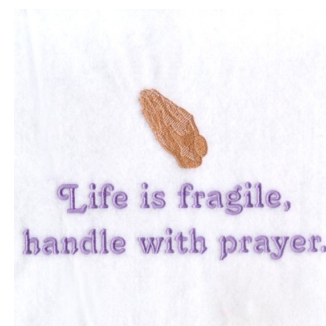

Name: Life is Fragile Machine Embroidery Design

SKU: SB01-CD103008KI

Brand: Starbird Inc

Unique Colors: 13 (3 color Stops)

Unique Colors

	Color Name (Color Code)	Manufacturer - Type
	Super White (1001) [No Color Selected]	madeira - rayon
	Dusty Lilac (1263) [No Color Selected]	madeira - rayon
	Crocus (286)	Exquisite - Polyester 1000m

Complete Color Sequence

#		Color Name (Color Code)	Manufacturer - Type
1		Super White (1001) [No Color Selected]	madeira - rayon
2		Super White (1001) [No Color Selected]	madeira - rayon
3		Crocus (286)	Exquisite - Polyester 1000m