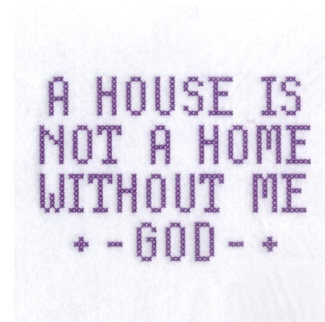

Name: House is not a Home Machine
Embroidery Design

SKU: SB01-CD103008KG

Brand: Starbird Inc

Unique Colors: 13 (1 color Stops)

Unique Colors

	Color Name (Color Code)	Manufacturer - Type
	Super White (1001) [No Color Selected]	madeira - rayon
	Dusty Lilac (1263) [No Color Selected]	madeira - rayon
	Crocus (286)	Exquisite - Polyester 1000m