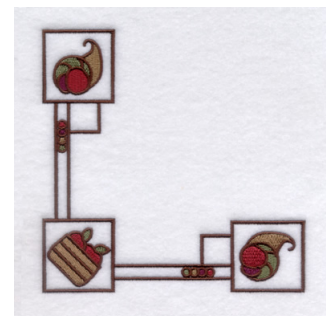

Name: Apple Corner Machine Embroidery Design

SKU: SB01-CD102907FI

Brand: Starbird Inc

Unique Colors: 13 (14 color Stops)

Unique Colors

	Color Name (Color Code)	Manufacturer - Type
	Super White (1001) [No Color Selected]	madeira - rayon
	Dusty Lilac (1263) [No Color Selected]	madeira - rayon
	Crocus (286)	Exquisite - Polyester 1000m

Complete Color Sequence

#		Color Name (Color Code)	Manufacturer - Type
1		Super White (1001) [No Color Selected]	madeira - rayon
2		Super White (1001) [No Color Selected]	madeira - rayon
3		Crocus (286)	Exquisite - Polyester 1000m