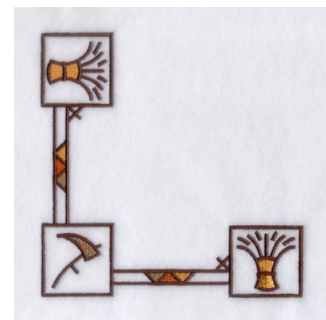

**Name:** Harvest Corner Machine Embroidery Design

**SKU:** SB01-CD102907FH

**Brand:** Starbird Inc

**Unique Colors:** 13 (8 color Stops)

# Complete Color Sequence

#		Color Name (Color Code)	Manufacturer - Type
1		Super White (1001) [No Color Selected]	madeira - rayon
2		Super White (1001) [No Color Selected]	madeira - rayon
3		Crocus (286)	Exquisite - Polyester 1000m