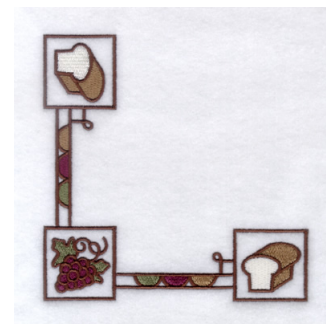

**Name:** Grapes Corner Machine Embroidery Design

**SKU:** SB01-CD102907FG

**Brand:** Starbird Inc

**Unique Colors:** 13 (10 color Stops)

# Complete Color Sequence

| # |  | Color Name (Color Code)                | Manufacturer - Type            |
|---|--|--|--------------------------------|
| 1 |  | Super White (1001) [No Color Selected] | madeira - rayon                |
| 2 |  | Super White (1001) [No Color Selected] | madeira - rayon                |
| 3 |  | Crocus (286)                           | Exquisite - Polyester<br>1000m |