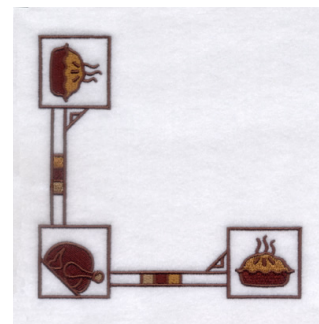

**Name:** Thanksgiving Corner Machine  
Embroidery Design

**SKU:** SB01-CD102907FF

**Brand:** Starbird Inc

**Unique Colors:** 13 (10 color Stops)

# Complete Color Sequence

#		Color Name (Color Code)	Manufacturer - Type
1		Super White (1001) [No Color Selected]	madeira - rayon
2		Super White (1001) [No Color Selected]	madeira - rayon
3		Crocus (286)	Exquisite - Polyester 1000m