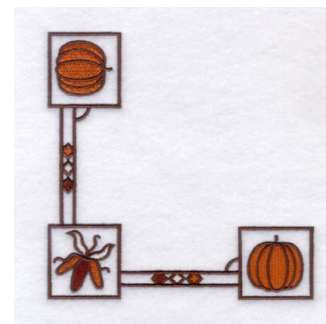

**Name:** Corn Corner Machine Embroidery Design

**SKU:** SB01-CD102907FD

**Brand:** Starbird Inc

**Unique Colors:** 13 (10 color Stops)

## Unique Colors

|  | <b>Color Name (Color Code)</b>         | <b>Manufacturer - Type</b>  |
|--|--|-----------------------------|
|  | Super White (1001) [No Color Selected] | madeira - rayon             |
|  | Dusty Lilac (1263) [No Color Selected] | madeira - rayon             |
|  | Crocus (286)                           | Exquisite - Polyester 1000m |

# Complete Color Sequence

| # |  | Color Name (Color Code)                | Manufacturer - Type            |
|---|--|--|--------------------------------|
| 1 |  | Super White (1001) [No Color Selected] | madeira - rayon                |
| 2 |  | Super White (1001) [No Color Selected] | madeira - rayon                |
| 3 |  | Crocus (286)                           | Exquisite - Polyester<br>1000m |