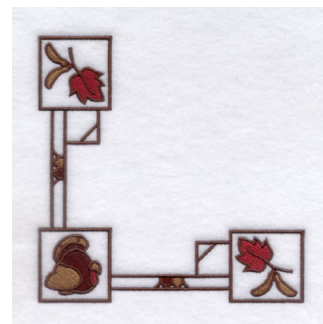

Name: Turkey Corner Machine Embroidery Design

SKU: SB01-CD102907FB

Brand: Starbird Inc

Unique Colors: 13 (10 color Stops)

Unique Colors

	Color Name (Color Code)	Manufacturer - Type
	Super White (1001) [No Color Selected]	madeira - rayon
	Dusty Lilac (1263) [No Color Selected]	madeira - rayon
	Crocus (286)	Exquisite - Polyester 1000m

Complete Color Sequence

#		Color Name (Color Code)	Manufacturer - Type
1		Super White (1001) [No Color Selected]	madeira - rayon
2		Super White (1001) [No Color Selected]	madeira - rayon
3		Crocus (286)	Exquisite - Polyester 1000m