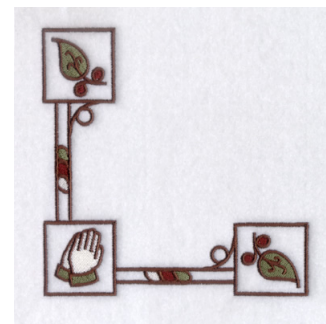

Name: Prayer Corner Machine Embroidery Design

SKU: SB01-CD102907FA

Brand: Starbird Inc

Unique Colors: 13 (10 color Stops)

Unique Colors

	Color Name (Color Code)	Manufacturer - Type
	Super White (1001) [No Color Selected]	madeira - rayon
	Dusty Lilac (1263) [No Color Selected]	madeira - rayon
	Crocus (286)	Exquisite - Polyester 1000m

Complete Color Sequence

#		Color Name (Color Code)	Manufacturer - Type
1		Super White (1001) [No Color Selected]	madeira - rayon
2		Super White (1001) [No Color Selected]	madeira - rayon
3		Crocus (286)	Exquisite - Polyester 1000m