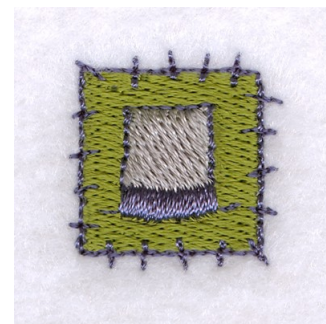

**Name:** Top Hat Patch Machine Embroidery Design

**SKU:** SB01-CD102809TQ

**Brand:** Starbird Inc

**Unique Colors:** 13 (3 color Stops)

## Unique Colors

	Color Name (Color Code)	Manufacturer - Type
	Super White (1001) [No Color Selected]	madeira - rayon
	Dusty Lilac (1263) [No Color Selected]	madeira - rayon
	Crocus (286)	Exquisite - Polyester 1000m

# Complete Color Sequence

#		Color Name (Color Code)	Manufacturer - Type
1		Super White (1001) [No Color Selected]	madeira - rayon
2		Super White (1001) [No Color Selected]	madeira - rayon
3		Crocus (286)	Exquisite - Polyester 1000m