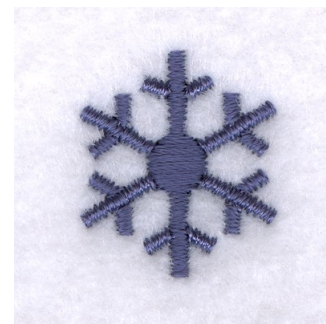

Name: Frosty Snowflake Machine Embroidery Design

SKU: SB01-CD102809TP

Brand: Starbird Inc

Unique Colors: 13 (1 color Stops)

Unique Colors

	Color Name (Color Code)	Manufacturer - Type
	Super White (1001) [No Color Selected]	madeira - rayon
	Dusty Lilac (1263) [No Color Selected]	madeira - rayon
	Crocus (286)	Exquisite - Polyester 1000m

Complete Color Sequence

#		Color Name (Color Code)	Manufacturer - Type
1		Super White (1001) [No Color Selected]	madeira - rayon
2		Super White (1001) [No Color Selected]	madeira - rayon
3		Crocus (286)	Exquisite - Polyester 1000m