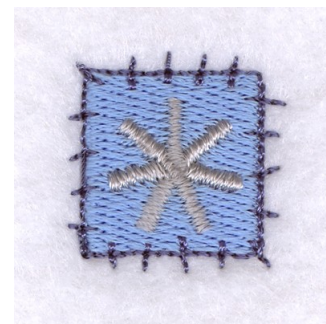

Name: Snowflake Patch Machine Embroidery Design

SKU: SB01-CD102809TO

Brand: Starbird Inc

Unique Colors: 13 (3 color Stops)

Unique Colors

	Color Name (Color Code)	Manufacturer - Type
	Super White (1001) [No Color Selected]	madeira - rayon
	Dusty Lilac (1263) [No Color Selected]	madeira - rayon
	Crocus (286)	Exquisite - Polyester 1000m

Complete Color Sequence

#		Color Name (Color Code)	Manufacturer - Type
1		Super White (1001) [No Color Selected]	madeira - rayon
2		Super White (1001) [No Color Selected]	madeira - rayon
3		Crocus (286)	Exquisite - Polyester 1000m