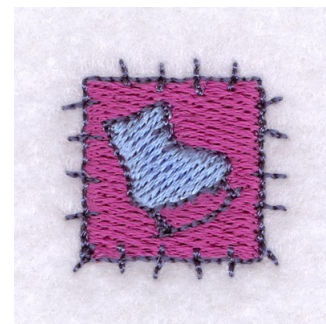

Name: Ice Skate Patch Machine Embroidery Design

SKU: SB01-CD102809TN

Brand: Starbird Inc

Unique Colors: 13 (3 color Stops)

Unique Colors

	Color Name (Color Code)	Manufacturer - Type
	Super White (1001) [No Color Selected]	madeira - rayon
	Dusty Lilac (1263) [No Color Selected]	madeira - rayon
	Crocus (286)	Exquisite - Polyester 1000m

Complete Color Sequence

#		Color Name (Color Code)	Manufacturer - Type
1		Super White (1001) [No Color Selected]	madeira - rayon
2		Super White (1001) [No Color Selected]	madeira - rayon
3		Crocus (286)	Exquisite - Polyester 1000m