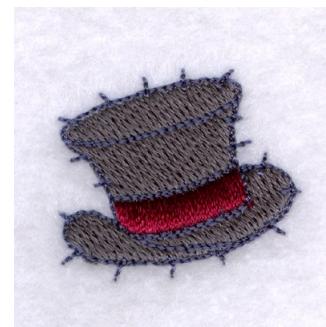

Name: Frostys Hat Patch Machine Embroidery Design

SKU: SB01-CD102809TD

Brand: Starbird Inc

Unique Colors: 13 (3 color Stops)

Unique Colors

	Color Name (Color Code)	Manufacturer - Type
	Super White (1001) [No Color Selected]	madeira - rayon
	Dusty Lilac (1263) [No Color Selected]	madeira - rayon
	Crocus (286)	Exquisite - Polyester 1000m

Complete Color Sequence

#		Color Name (Color Code)	Manufacturer - Type
1		Super White (1001) [No Color Selected]	madeira - rayon
2		Super White (1001) [No Color Selected]	madeira - rayon
3		Crocus (286)	Exquisite - Polyester 1000m