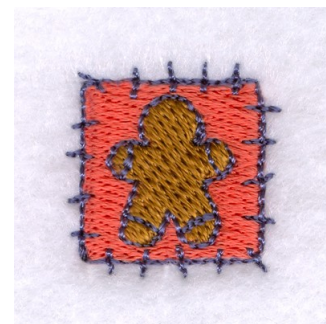

Name: Gingerbread Man Patch Machine
Embroidery Design

SKU: SB01-CD102809TB

Brand: Starbird Inc

Unique Colors: 13 (3 color Stops)

Unique Colors

	Color Name (Color Code)	Manufacturer - Type
	Super White (1001) [No Color Selected]	madeira - rayon
	Dusty Lilac (1263) [No Color Selected]	madeira - rayon
	Crocus (286)	Exquisite - Polyester 1000m

Complete Color Sequence

#		Color Name (Color Code)	Manufacturer - Type
1		Super White (1001) [No Color Selected]	madeira - rayon
2		Super White (1001) [No Color Selected]	madeira - rayon
3		Crocus (286)	Exquisite - Polyester 1000m