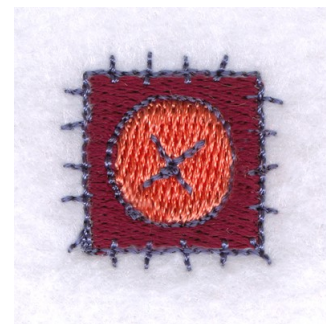

Name: Button Patch Machine Embroidery Design

SKU: SB01-CD102809TA

Brand: Starbird Inc

Unique Colors: 13 (3 color Stops)

Unique Colors

	Color Name (Color Code)	Manufacturer - Type
	Super White (1001) [No Color Selected]	madeira - rayon
	Dusty Lilac (1263) [No Color Selected]	madeira - rayon
	Crocus (286)	Exquisite - Polyester 1000m

Complete Color Sequence

#		Color Name (Color Code)	Manufacturer - Type
1		Super White (1001) [No Color Selected]	madeira - rayon
2		Super White (1001) [No Color Selected]	madeira - rayon
3		Crocus (286)	Exquisite - Polyester 1000m