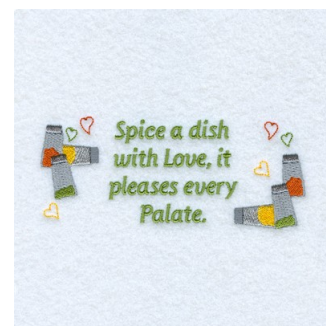

Name: Spice a Dish Machine Embroidery Design

SKU: SB01-CD102510TE

Brand: Starbird Inc

Unique Colors: 13 (10 color Stops)

Unique Colors

	Color Name (Color Code)	Manufacturer - Type
	Super White (1001) [No Color Selected]	madeira - rayon
	Dusty Lilac (1263) [No Color Selected]	madeira - rayon
	Crocus (286)	Exquisite - Polyester 1000m