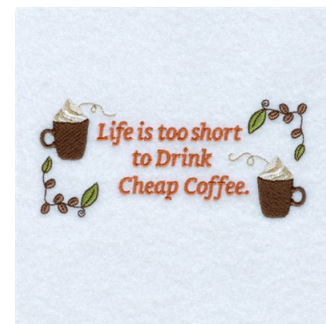

Name: Life Is Too Short Machine Embroidery Design

SKU: SB01-CD102510TC

Brand: Starbird Inc

Unique Colors: 13 (11 color Stops)

Unique Colors

	Color Name (Color Code)	Manufacturer - Type
	Super White (1001) [No Color Selected]	madeira - rayon
	Dusty Lilac (1263) [No Color Selected]	madeira - rayon
	Crocus (286)	Exquisite - Polyester 1000m