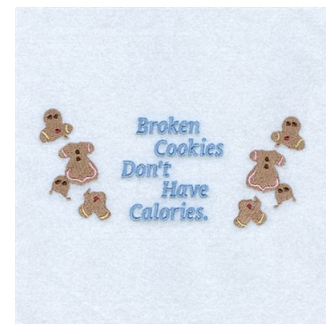

Name: Broken Cookies Machine Embroidery Design

SKU: SB01-CD102510TB

Brand: Starbird Inc

Unique Colors: 13 (6 color Stops)

Unique Colors

	Color Name (Color Code)	Manufacturer - Type
	Super White (1001) [No Color Selected]	madeira - rayon
	Dusty Lilac (1263) [No Color Selected]	madeira - rayon
	Crocus (286)	Exquisite - Polyester 1000m