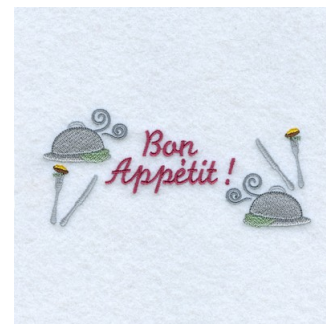

Name: Bon Appetit! Machine Embroidery Design

SKU: SB01-CD102510TA

Brand: Starbird Inc

Unique Colors: 13 (10 color Stops)

Unique Colors

	Color Name (Color Code)	Manufacturer - Type
	Super White (1001) [No Color Selected]	madeira - rayon
	Dusty Lilac (1263) [No Color Selected]	madeira - rayon
	Crocus (286)	Exquisite - Polyester 1000m