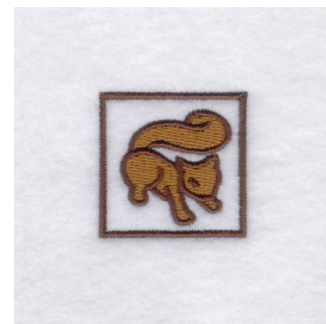

Name: Squirrel Icon Machine Embroidery Design

SKU: SB01-CD102507FO

Brand: Starbird Inc

Unique Colors: 13 (2 color Stops)

Unique Colors

	Color Name (Color Code)	Manufacturer - Type
	Super White (1001) [No Color Selected]	madeira - rayon
	Dusty Lilac (1263) [No Color Selected]	madeira - rayon
	Crocus (286)	Exquisite - Polyester 1000m

Complete Color Sequence

#		Color Name (Color Code)	Manufacturer - Type
1		Super White (1001) [No Color Selected]	madeira - rayon
2		Super White (1001) [No Color Selected]	madeira - rayon
3		Crocus (286)	Exquisite - Polyester 1000m