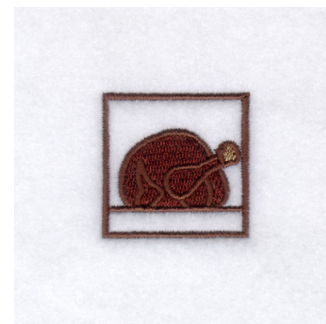

**Name:** Thanksgiving Turkey Icon Machine  
Embroidery Design

**SKU:** SB01-CD102507FH

**Brand:** Starbird Inc

**Unique Colors:** 13 (3 color Stops)

## Unique Colors

	<b>Color Name (Color Code)</b>	<b>Manufacturer - Type</b>
	Super White (1001) [No Color Selected]	madeira - rayon
	Dusty Lilac (1263) [No Color Selected]	madeira - rayon
	Crocus (286)	Exquisite - Polyester 1000m

# Complete Color Sequence

#		Color Name (Color Code)	Manufacturer - Type
1		Super White (1001) [No Color Selected]	madeira - rayon
2		Super White (1001) [No Color Selected]	madeira - rayon
3		Crocus (286)	Exquisite - Polyester 1000m