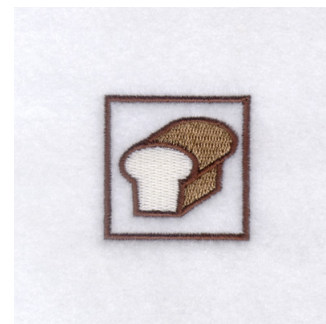

Name: Bread Icon Machine Embroidery Design

SKU: SB01-CD102507FG

Brand: Starbird Inc

Unique Colors: 13 (3 color Stops)

Unique Colors

	Color Name (Color Code)	Manufacturer - Type
	Super White (1001) [No Color Selected]	madeira - rayon
	Dusty Lilac (1263) [No Color Selected]	madeira - rayon
	Crocus (286)	Exquisite - Polyester 1000m

Complete Color Sequence

#		Color Name (Color Code)	Manufacturer - Type
1		Super White (1001) [No Color Selected]	madeira - rayon
2		Super White (1001) [No Color Selected]	madeira - rayon
3		Crocus (286)	Exquisite - Polyester 1000m