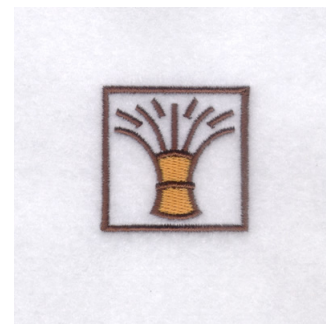

**Name:** Grain Icon Machine Embroidery Design

**SKU:** SB01-CD102507FE

**Brand:** Starbird Inc

**Unique Colors:** 13 (2 color Stops)

## Unique Colors

	<b>Color Name (Color Code)</b>	<b>Manufacturer - Type</b>
	Super White (1001) [No Color Selected]	madeira - rayon
	Dusty Lilac (1263) [No Color Selected]	madeira - rayon
	Crocus (286)	Exquisite - Polyester 1000m