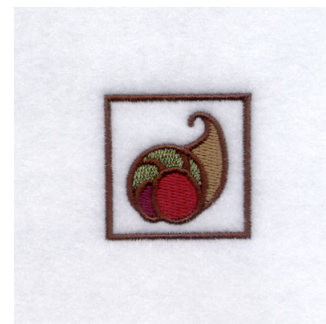

Name: Cornicopia Icon Machine Embroidery Design

SKU: SB01-CD102507FD

Brand: Starbird Inc

Unique Colors: 13 (5 color Stops)

Unique Colors

	Color Name (Color Code)	Manufacturer - Type
	Super White (1001) [No Color Selected]	madeira - rayon
	Dusty Lilac (1263) [No Color Selected]	madeira - rayon
	Crocus (286)	Exquisite - Polyester 1000m

Complete Color Sequence

#		Color Name (Color Code)	Manufacturer - Type
1		Super White (1001) [No Color Selected]	madeira - rayon
2		Super White (1001) [No Color Selected]	madeira - rayon
3		Crocus (286)	Exquisite - Polyester 1000m