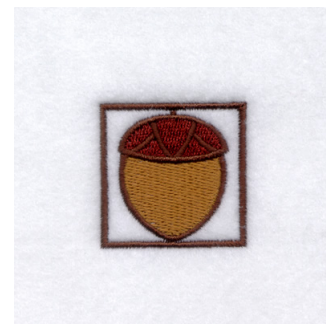

Name: Acorn Icon Machine Embroidery Design

SKU: SB01-CD102507FB

Brand: Starbird Inc

Unique Colors: 13 (3 color Stops)

Unique Colors

	Color Name (Color Code)	Manufacturer - Type
	Super White (1001) [No Color Selected]	madeira - rayon
	Dusty Lilac (1263) [No Color Selected]	madeira - rayon
	Crocus (286)	Exquisite - Polyester 1000m

Complete Color Sequence

#		Color Name (Color Code)	Manufacturer - Type
1		Super White (1001) [No Color Selected]	madeira - rayon
2		Super White (1001) [No Color Selected]	madeira - rayon
3		Crocus (286)	Exquisite - Polyester 1000m