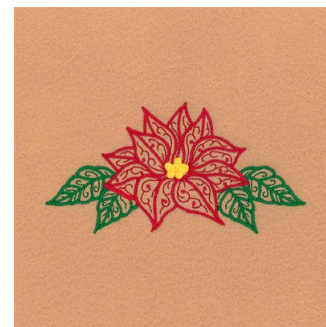

Name: Filigree Poinsettia Machine Embroidery Design

SKU: SB01-CD102412TE

Brand: Starbird Inc

Unique Colors: 13 (3 color Stops)

Unique Colors

	Color Name (Color Code)	Manufacturer - Type
	Super White (1001) [No Color Selected]	madeira - rayon
	Dusty Lilac (1263) [No Color Selected]	madeira - rayon
	Crocus (286)	Exquisite - Polyester 1000m

Complete Color Sequence

#		Color Name (Color Code)	Manufacturer - Type
1		Super White (1001) [No Color Selected]	madeira - rayon
2		Super White (1001) [No Color Selected]	madeira - rayon
3		Crocus (286)	Exquisite - Polyester 1000m