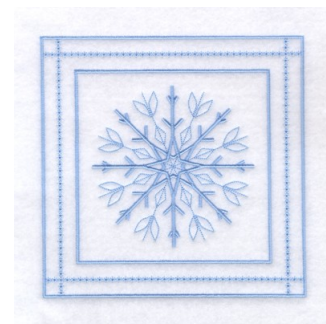

**Name:** 11 - Snowflake Quilt Square 6" Machine Embroidery Design

**SKU:** SB01-CD102408TK

**Brand:** Starbird Inc

**Unique Colors:** 13 (1 color Stops)

## Unique Colors

	<b>Color Name (Color Code)</b>	<b>Manufacturer - Type</b>
	Super White (1001) [No Color Selected]	madeira - rayon
	Dusty Lilac (1263) [No Color Selected]	madeira - rayon
	Crocus (286)	Exquisite - Polyester 1000m