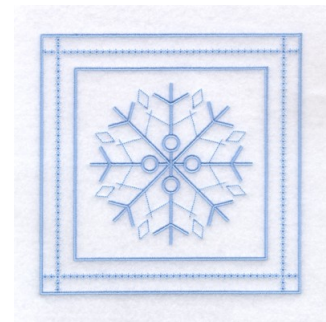

Name: 10 - Snowflake Quilt Square 6" Machine Embroidery Design

SKU: SB01-CD102408TJ

Brand: Starbird Inc

Unique Colors: 13 (1 color Stops)

Unique Colors

	Color Name (Color Code)	Manufacturer - Type
	Super White (1001) [No Color Selected]	madeira - rayon
	Dusty Lilac (1263) [No Color Selected]	madeira - rayon
	Crocus (286)	Exquisite - Polyester 1000m

Complete Color Sequence

#		Color Name (Color Code)	Manufacturer - Type
1		Super White (1001) [No Color Selected]	madeira - rayon
2		Super White (1001) [No Color Selected]	madeira - rayon
3		Crocus (286)	Exquisite - Polyester 1000m