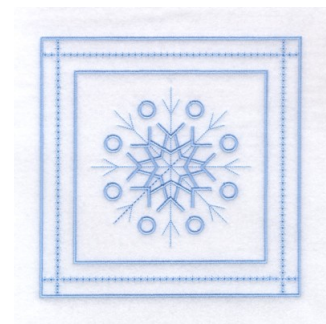

Name: 9 - Snowflake Quilt Square 6" Machine Embroidery Design

SKU: SB01-CD102408TI

Brand: Starbird Inc

Unique Colors: 13 (1 color Stops)

Unique Colors

	Color Name (Color Code)	Manufacturer - Type
	Super White (1001) [No Color Selected]	madeira - rayon
	Dusty Lilac (1263) [No Color Selected]	madeira - rayon
	Crocus (286)	Exquisite - Polyester 1000m

Complete Color Sequence

#		Color Name (Color Code)	Manufacturer - Type
1		Super White (1001) [No Color Selected]	madeira - rayon
2		Super White (1001) [No Color Selected]	madeira - rayon
3		Crocus (286)	Exquisite - Polyester 1000m