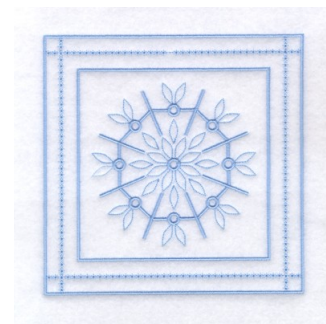

Name: 8 - Snowflake Quilt Square 6" Machine Embroidery Design

SKU: SB01-CD102408TH

Brand: Starbird Inc

Unique Colors: 13 (1 color Stops)

Unique Colors

	Color Name (Color Code)	Manufacturer - Type
	Super White (1001) [No Color Selected]	madeira - rayon
	Dusty Lilac (1263) [No Color Selected]	madeira - rayon
	Crocus (286)	Exquisite - Polyester 1000m

Complete Color Sequence

#		Color Name (Color Code)	Manufacturer - Type
1		Super White (1001) [No Color Selected]	madeira - rayon
2		Super White (1001) [No Color Selected]	madeira - rayon
3		Crocus (286)	Exquisite - Polyester 1000m