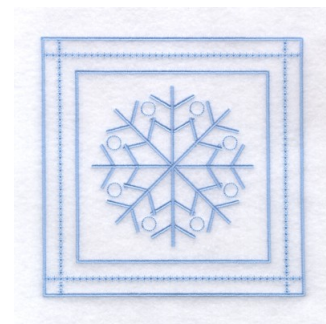

Name: 7 - Snowflake Quilt Square 6" Machine Embroidery Design

SKU: SB01-CD102408TG

Brand: Starbird Inc

Unique Colors: 13 (1 color Stops)

Unique Colors

| | Color Name (Color Code) | Manufacturer - Type |
|--|--|-----------------------------|
|  | Super White (1001) [No Color Selected] | madeira - rayon |
|  | Dusty Lilac (1263) [No Color Selected] | madeira - rayon |
|  | Crocus (286) | Exquisite - Polyester 1000m |

Complete Color Sequence

| # | | Color Name (Color Code) | Manufacturer - Type |
|---|--|--|--------------------------------|
| 1 | | Super White (1001) [No Color Selected] | madeira - rayon |
| 2 | | Super White (1001) [No Color Selected] | madeira - rayon |
| 3 | | Crocus (286) | Exquisite - Polyester 1000m |