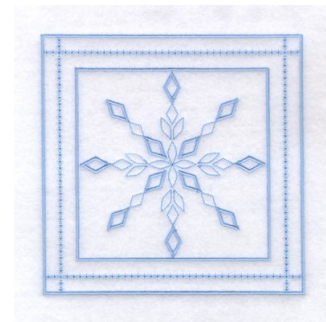

Name: 6 - Snowflake Quilt Square 6" Machine Embroidery Design

SKU: SB01-CD102408TF

Brand: Starbird Inc

Unique Colors: 13 (1 color Stops)

Unique Colors

	Color Name (Color Code)	Manufacturer - Type
	Super White (1001) [No Color Selected]	madeira - rayon
	Dusty Lilac (1263) [No Color Selected]	madeira - rayon
	Crocus (286)	Exquisite - Polyester 1000m

Complete Color Sequence

#		Color Name (Color Code)	Manufacturer - Type
1		Super White (1001) [No Color Selected]	madeira - rayon
2		Super White (1001) [No Color Selected]	madeira - rayon
3		Crocus (286)	Exquisite - Polyester 1000m