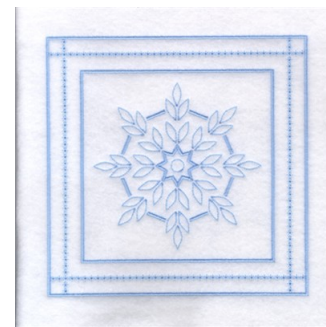

Name: 5 - Snowflake Quilt Square 6" Machine Embroidery Design

SKU: SB01-CD102408TE

Brand: Starbird Inc

Unique Colors: 13 (1 color Stops)

Unique Colors

	Color Name (Color Code)	Manufacturer - Type
	Super White (1001) [No Color Selected]	madeira - rayon
	Dusty Lilac (1263) [No Color Selected]	madeira - rayon
	Crocus (286)	Exquisite - Polyester 1000m

Complete Color Sequence

#		Color Name (Color Code)	Manufacturer - Type
1		Super White (1001) [No Color Selected]	madeira - rayon
2		Super White (1001) [No Color Selected]	madeira - rayon
3		Crocus (286)	Exquisite - Polyester 1000m